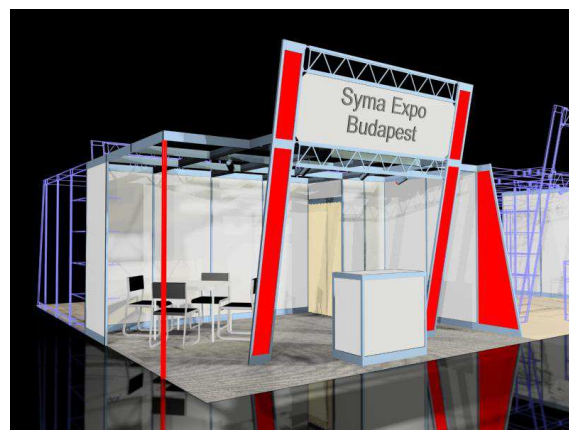

Shell Scheme stand offers

BOK (former SYMA) Centre 28-30 March 2017

CARPET COLOURS: GREY, BLUE, CLARET, GREEN

SPECIAL CARPET COLOURS FOR EXTRA FEE.

SHELL SCHEME PRICE DOES NOT INCLUDE THE SPACE AND REGISTRATION FEE!

„Slanting” stand - min. 12 sqm

- ❖ Carpet
- ❖ SYMA system with white walls
- ❖ 1 sqm closable store with 3 pcs shelves
- ❖ 1 pc information desk
- ❖ 1 pc table, 4 pcs chairs
- ❖ 2 kW electrical connection, 1 pc socket
- ❖ 1 pc spotlight / 3 sqm
- ❖ 1 pc fascia board (company name)
- ❖ 1 pc coat rack, 1 pc dustbin

Construction cost:

Before 16 January 2017	45 EUR+VAT/sqm
After 17 January 2017	52 EUR+VAT/sqm

„Exclusive” stand - min. 9 sqm

- ❖ Carpet
- ❖ SYMA system with white walls
- ❖ 1 pc showcase with halogen lighting
- ❖ 1 pc closable information desk
- ❖ 1 pc table, 4 pcs chairs
- ❖ 1 pc shelf
- ❖ 2 kW electrical connection, 1 pc socket
- ❖ Halogen lighting
- ❖ 1 pc fascia board (company name)
- ❖ 1 pc coat rack, 1 pc dustbin

Construction cost:

Before 16 January 2017	47 EUR+VAT/sqm
After 17 January 2017	55 EUR+VAT/sqm

„Gittered” stand - min. 9 sqm

- ❖ Carpet, in front different coloured streak
- ❖ SYMA system with white walls
- ❖ Coloured side panels
- ❖ 1 sqm closable store with 3 pcs shelves
- ❖ 1 pc information desk
- ❖ 1 pc table, 4 pcs chairs
- ❖ 2 kW electrical connection, 1 pc socket
- ❖ 1 pc spotlight / 3 sqm
- ❖ 1 pc fascia board (company name)
- ❖ 1 pc coat rack, 1 pc dustbin